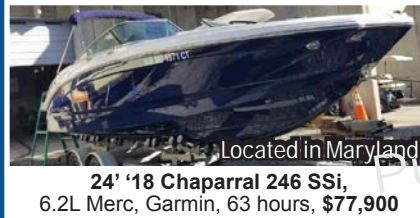

Located in Brick

Located in Maryland

24' '18 Chaparral 246 SSI,
6.2L Merc, Garmin, 63 hours, $77,900