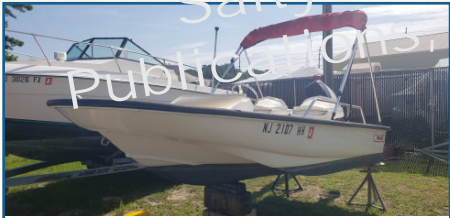

609.889.0911

www.capeharbormarine.com

2001 13' Boston Whaler Sport, 50hp Mercury 2-stroke, trailer, bimini • \$4,595

PRE-OWNED SPECIALS

2006 17' Mckee Craft 172 Marathon, 90hp Yamaha, trailer • \$7,995

1998 19' Proline 196 CC, 115hp Johnson, trailer • \$6,000