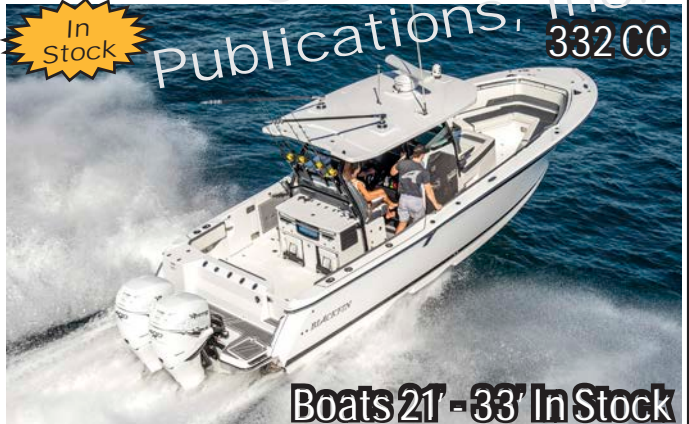

219FS

332 CC

Boats 21' - 33' In Stock

SUNSATON
POWERBOATS

MERCURY
MerCruiser

Interlux
yachtpaint.com

COTY MARINE

732-288-1000
1219 Fischer Blvd • Teoms River, NJ
WWW.COTYMARINE.COM