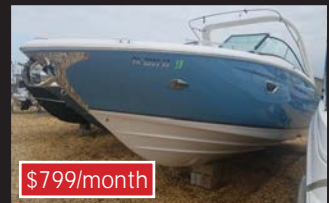

$799/month

2017 Regal 2800 Bowrider, like new, owner moved up, LOADED, just traded, **$119,995**