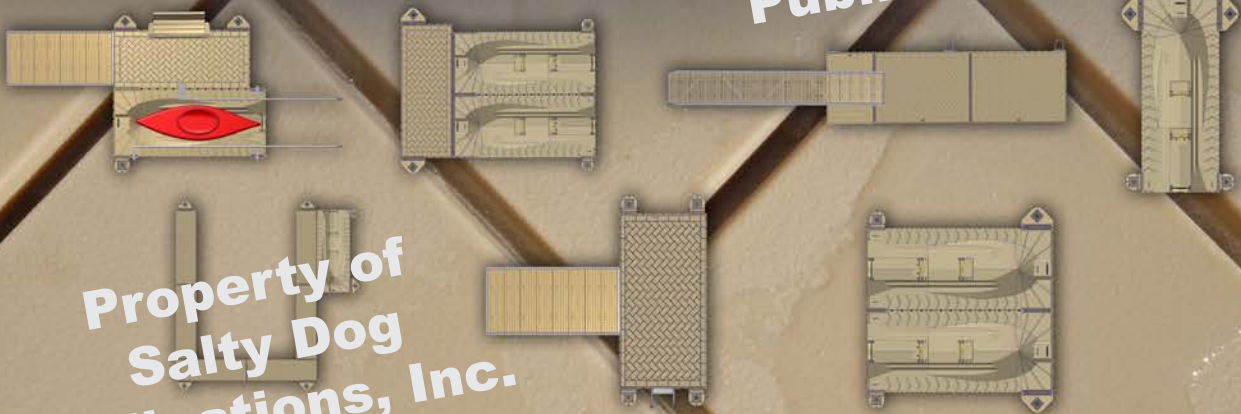

LET US SHOW YOU THE POLYDOCK DIFFERENCE!

CALL: 201-664-3755

EMAIL: sales@mmdocks.com

www.mmdocks.com