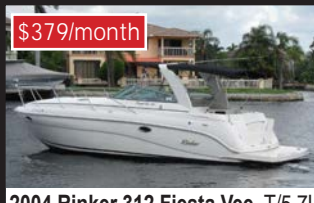

$379/month

2004 Rinker 312 Fiesta Vee, T/5.7L GXI, new XR drives, AC/HT, tons of options, runs 100%, **$44,995**