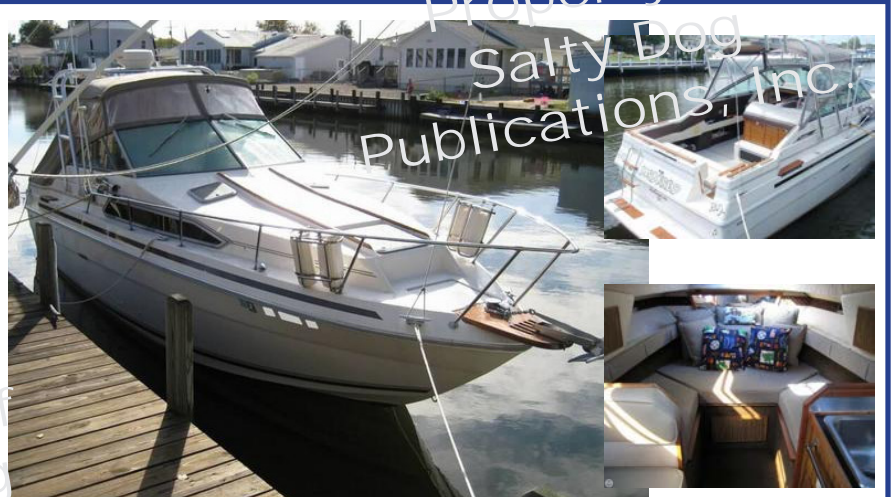

27' 1985 SEA RAY SUNDANCER Merc 5.7L, roomy V-Berth, conv dinette, full galley & mid-berth, Garmin GPS, Raymarine FF, Raytheon radar, Standard Horizon VHF Marine Radio & Xantrex power inverter(Interior), meticulously maint'd, JUST REDUCED!!!! $6,500 (215) 651-2094 Bscleaverpa@aol.com

140711