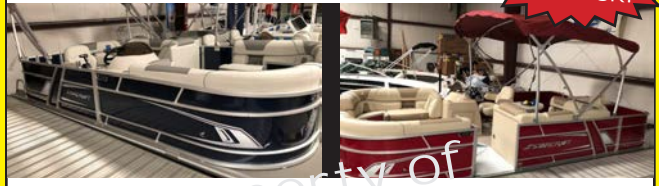

STARCRAFT MARINE

2018 Pontoons In Stock!

Starcraft Marine NEW Leftover, 1 Cruise & 1 Fish,
40hp Honda GLS package, cover included, loaded, **$19,995**

LARGE MARINE ACCESSORY STORE! OVER 50 BOATS DISPLAYED IN 2 SHOWROOMS!!

Chaparral • Robalo • Triton • StarCraft
Sea Doo • Polar Kraft • Ranger

Volvo Penta • Mercruiser
Evinrude • Honda • Mercury

Bring Family and Friends Together!

www.dmarine.net
Whitehall, PA • 610-434-7400

View Website for Recent Trades!