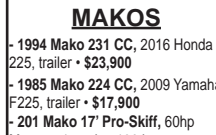

1994 Mako 231 CC, 2016 Honda 225, trailer • $23,900