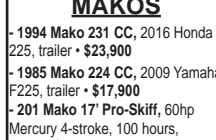

1994 Mako 231 CC, 2016 Honda 225, trailer • **$23,900**