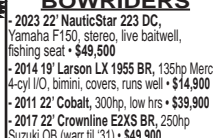

2023 22' NauticStar 223 DC, Yamaha F150, stereo, live baitwell, fishing seat • **$49,500**