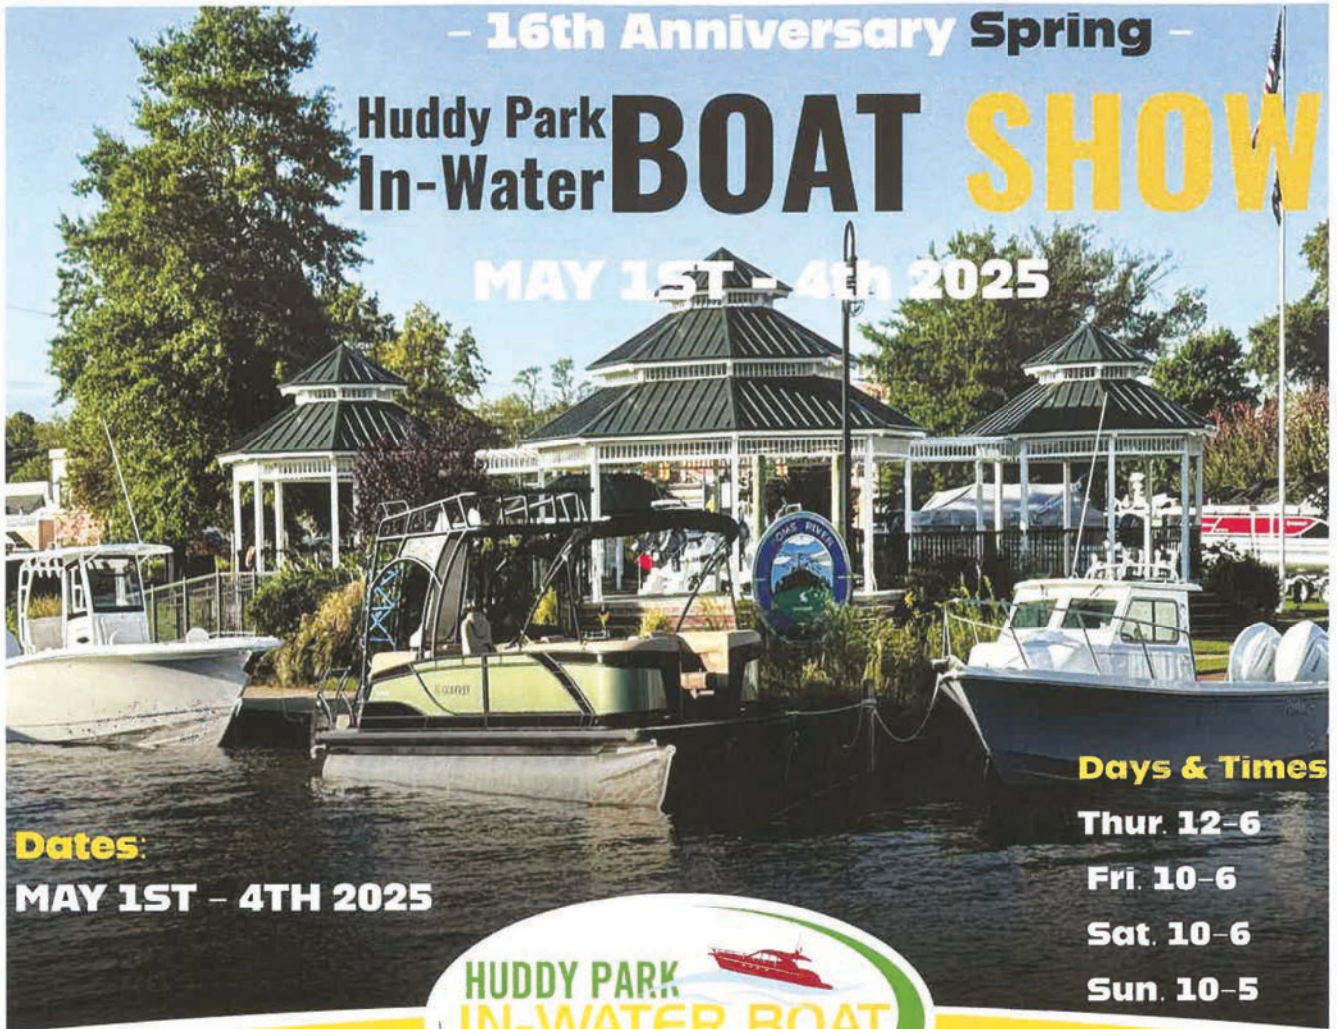

The only boat show in New Jersey where you can actually ride a boat!

The Huddy Park In-Water Boat Show is “FREE” with “FREE BOAT RIDES FOR PROSPECTIVE BUYERS”! A NEW AND DIFFERENT KIND OF BOAT SHOW LOCATED IN BEAUTIFUL HUDDY PARK IN DOWNTOWN TOMS RIVER, NEW JERSEY...ON THE WATER WITH SEA TRIALS. THERE WILL BE CENTER CONSOLE FISHING BOATS, PILOT HOUSES, PONTOONS, DECK BOATS, AND MORE!

Come see brands such as Sea Hunt, Parker Boats, Godfrey Pontoon Boats (Sweetwater, Monaco, Aqua Patio, Sanpan), and Hurricane Deck Boats.

SEA TRIALS AVAILABLE FOR PROSPECTIVE BUYERS | Location : 39 East Water St. | Toms River, NJ 08753

Call 732.505.3002 | www.huddyparkinwaterboatshow.com | www.njoutboards.com