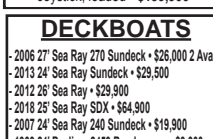

2006 27' Sea Ray 270 Sundeck • $26,000 2 Avail!