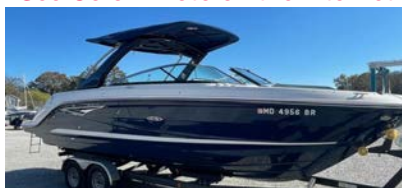

See Color Photo on the Internet

28' 2022 SEA RAY 280 SLX Stock #CT691, $174,900 732-899-5559 mlonghi@clarkslanding.com 160680