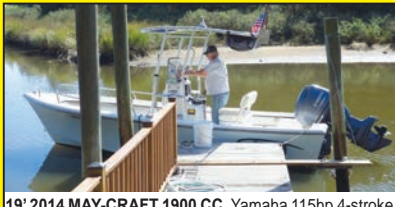

19' 2014 MAY-CRAFT 1900 CC, Yamaha 115hp 4-stroke, lite blue hull, like new blue t-top, Garmin new trim/tilt system, '22 trailer, bottom painted, hull waxed, in water, best looking around, runs like a champ, $22,000, 732-202-1419, papasown690@aol.com 161383