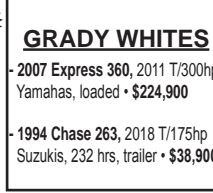

2007 Express 360, 2011 T/300hp Yamahas, loaded • $224,900