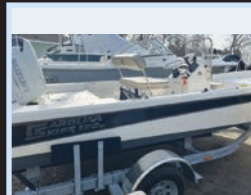

19' '13 Monterey 197 FS
150hp Mercury OB, bimini,
stereo • **\$29,995**

19' '02 Seaswirl 195 BR
4.3L Merc I/O, good shape
\$9,995

19' '15 Bryant 198
115hp 4-stroke, trailer,
GPS/FF/DF • **\$30,995**

19' '07 Polar 1900 CC
Yamaha 115hp 4-stroke,
t-top, Garmin VHF
\$22,995

**19' '21 Carolina Skiff
192 JLS** • 115hp 4-stroke,
GPS/FF/DF, trl • **\$34,995**

**18' '08 Sea Ray 185
Sport** • 4.3L Merc I/O,
trailer, good condition
\$23,995

**105 Rt. 9 • Bayville, NJ
SALES & SERVICE**